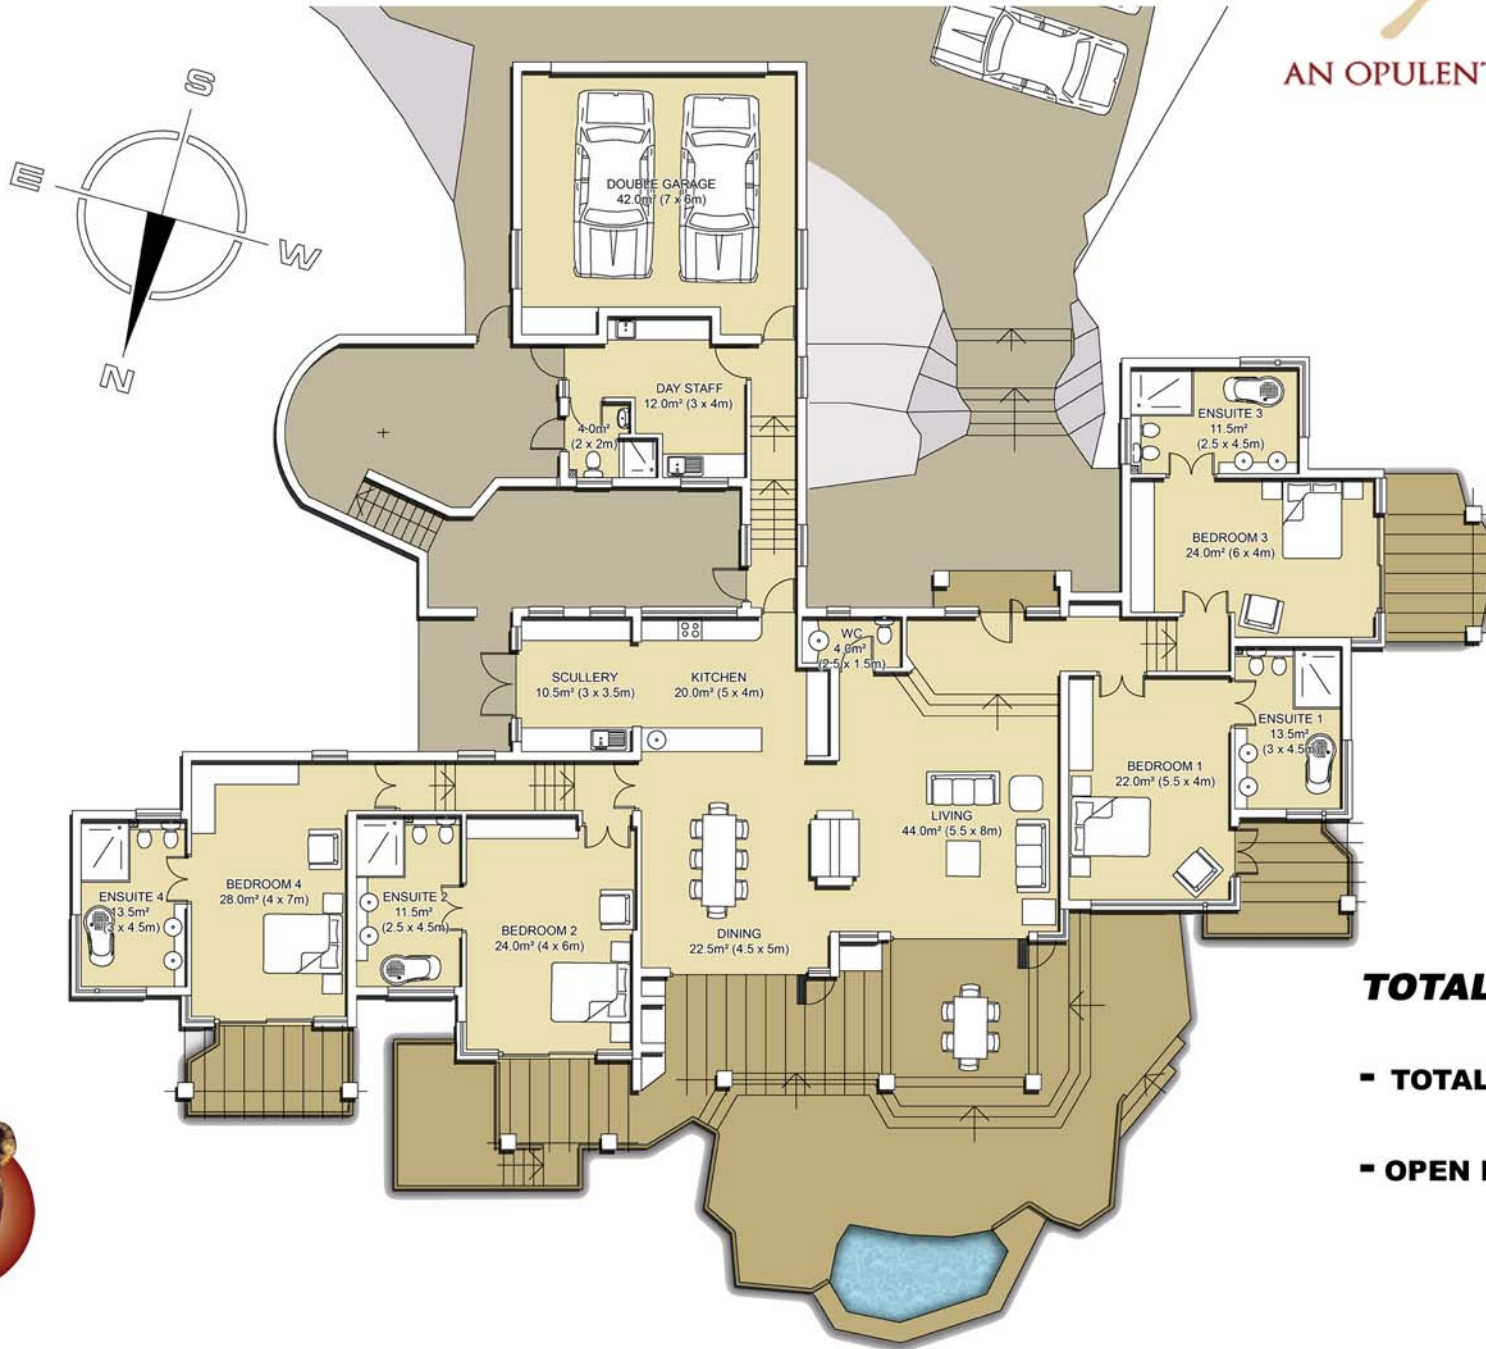

N2 - WHOLE OWNERSHIP VILLA

TYPICAL FLOOR PLAN OF LUXURY VILLA

AN OPULENT LIFESTYLE ADVENTURE

Vito
Coppola
Architect

TOTAL AREA 515m² :

- TOTAL COVERED AREA 390m²

- OPEN DECKS 125m²